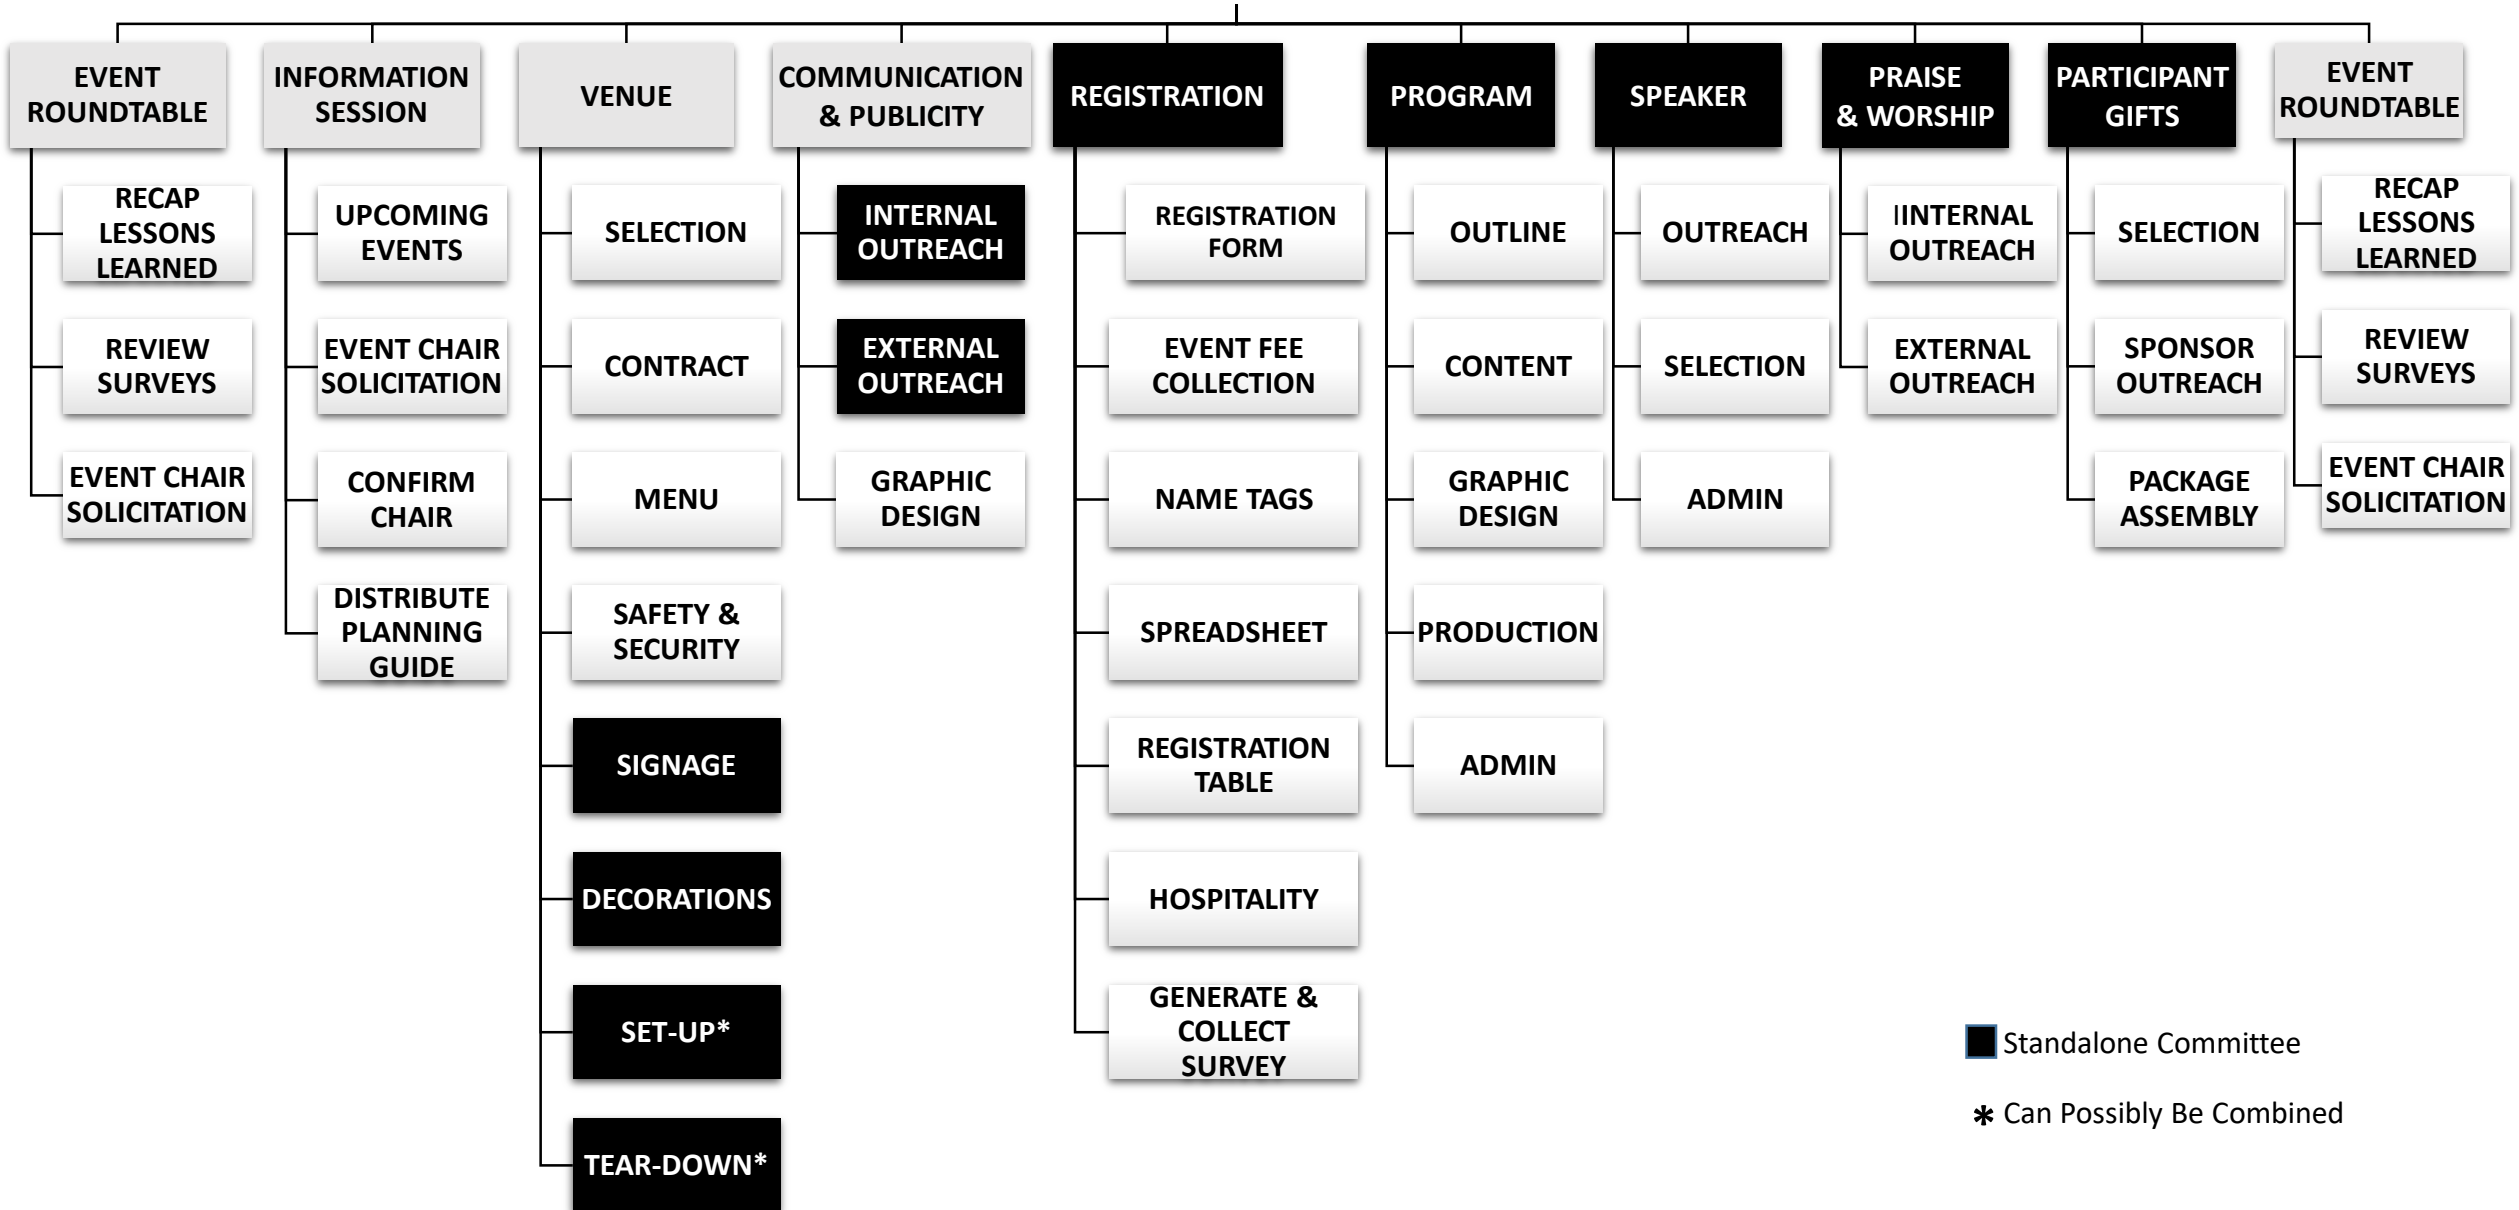

CTC WOMEN MINISTRY EVENT PLANNING REFERENCE CHART

■ Standalone Committee

* Can Possibly Be Combined